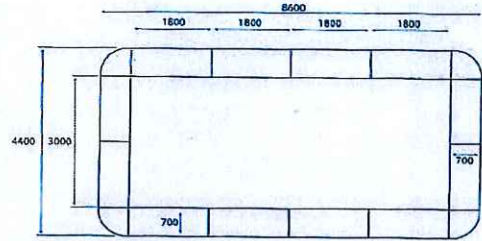

**CH022A** Three Seater Sideshell C/W Fabric  
**CH022B** Four Seater Sideshell C/W Fabric  
**CH022C** Five Seater Sideshell C/W Fabric

**CH 016A**  
Settee Single Seater  
580W x 770D x 750H

**CH 016B**  
Settee Double Seater  
1130W x 770D x 750H

**CH 016C**  
Settee Triple Seater  
1700W x 770D x 750H

**CH 025A**  
Single Seater Sofa  
Size: 800W x 730D x 750H

**CH 025B**  
2 Seater Sofa  
Size: 1340W x 730D x 750H

**CH 025C**  
3 Seater Sofa  
Size: 1880W x 730D x 750H

**CT 001**  
Coffee Table  
905W x 450D x 460H

**CT 002**  
Side Table  
450W x 450D x 460H

Katil Besi ( Bujang )

Katil Besi ( Kelamin )

Meeting Table - 1500 C/W Steel Modesty Panel & "J" Leg  
Meeting Table - 1800 C/W Steel Modesty Panel & "J" Leg

Meeting Table - 1500 Half Round Conference Top C/W 2 Tubular Leg

Meeting Table - Connection Top

Pra Sekolah Meja Bulat  
L1200 x W1200 x H520

Pra Sekolah Meja Rectangular  
L1200 x W600 x H520

Pra Sekolah Meja Trapezium  
L1200 x W600 x H520