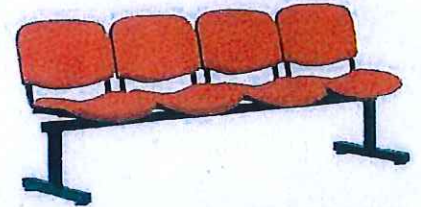

**CH012**  
Bucket Armshell Chair CW Fabric

**CH006**  
Cantilever Chair CW Arm

**CH007**  
Cantilever Chair WO Arm

**CH011A**  
Aluminium Banquet Chair

**CH011**  
Banquet Chair

**CH019**  
Lecture Room Chair C/W Fabric

**CH014**  
Lecture Room Chair W/O Fabric

Kerusi Guru

Pra Sekolah Kerusi Murid

**CH008**  
Visitor Chair WO Fabric

**CH010**  
Skid Base Chair

**CH009**  
Visitor Armshell Chair WO Fabric

Folding Chair

**CH013**  
Kerusi Murid

**TB002**  
Meja Murid

**CH015A** Three Seater Sideshell W/O Fabric  
**CH015B** Four Seater Sideshell W/O Fabric  
**CH015C** Five Seater Sideshell W/O Fabric

**CH018A** Three Seater Armshell W/O Fabric  
**CH018B** Four Seater Armshell W/O Fabric  
**CH018C** Five Seater Armshell W/O Fabric

**CH 016C**  
Settee Triple Seater  
1700W x 770D x 750H

**CH 025A**  
Single Seater Sofa  
Size: 800W x 730D x 750H

**CH 025B**  
2 Seater Sofa  
Size: 1340W x 730D x 750H

**CH 025C**  
3 Seater Sofa  
Size: 1880W x 730D x 750H