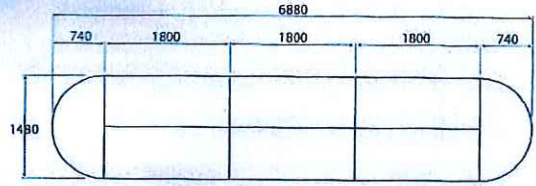

**CH 016C**  
Settee Triple Seater  
1700W x 770D x 750H

**CH 025A**  
Single Seater Sofa  
Size: 800W x 730D x 750H

**CH 025B**  
2 Seater Sofa  
Size: 1340W x 730D x 750H

**CH 025C**  
3 Seater Sofa  
Size: 1880W x 730D x 750H

**CT 001**  
Coffee Table  
905W x 450D x 460H

**CT 002**  
Side Table  
450W x 450D x 460H

Katil Besi ( Bujang )

Katil Besi ( Kelamin )

Meeting Table - 1500 C/W Steel Modesty Panel & "J" Leg  
Meeting Table - 1800 C/W Steel Modesty Panel & "J" Leg

Meeting Table - 1500 Half Round Conference Top C/W 2 Tubular Leg

Meeting Table - Connection Top

Pra Sekolah Meja Bulat  
L1200 x W1200 x H520

Pra Sekolah Meja Rectangular  
L1200 x W600 x H520

Pra Sekolah Meja Trapezium  
L1200 x W600 x H520